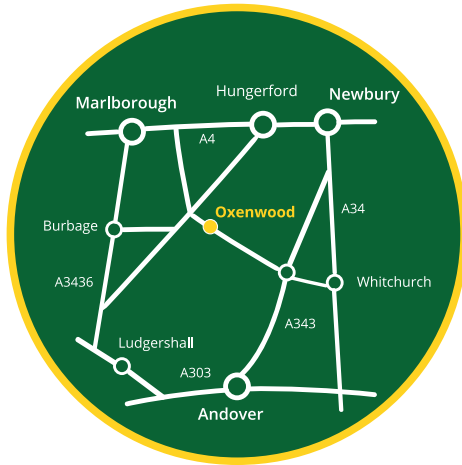

SOME OF OUR MOST POPULAR ACTIVITIES INCLUDE:

- ✓ Climbing Wall
- ✓ Archery
- ✓ Mountain Biking and Cycle Skills
- ✓ Problem Solving
- ✓ Shelter Building
- ✓ Canoeing, Kayaking and Rafting
- ✓ Stand Up Paddle Boarding
- ✓ Bushcraft
- ✓ Orienteering
- ✓ Healthy Eating and Cooking

Bookings

To find out more and start designing your groups day or residential programme, please contact Ed Plank, Centre Manager & Chief Instructor

Alongside our unique Historical, Literacy and Theme Days.